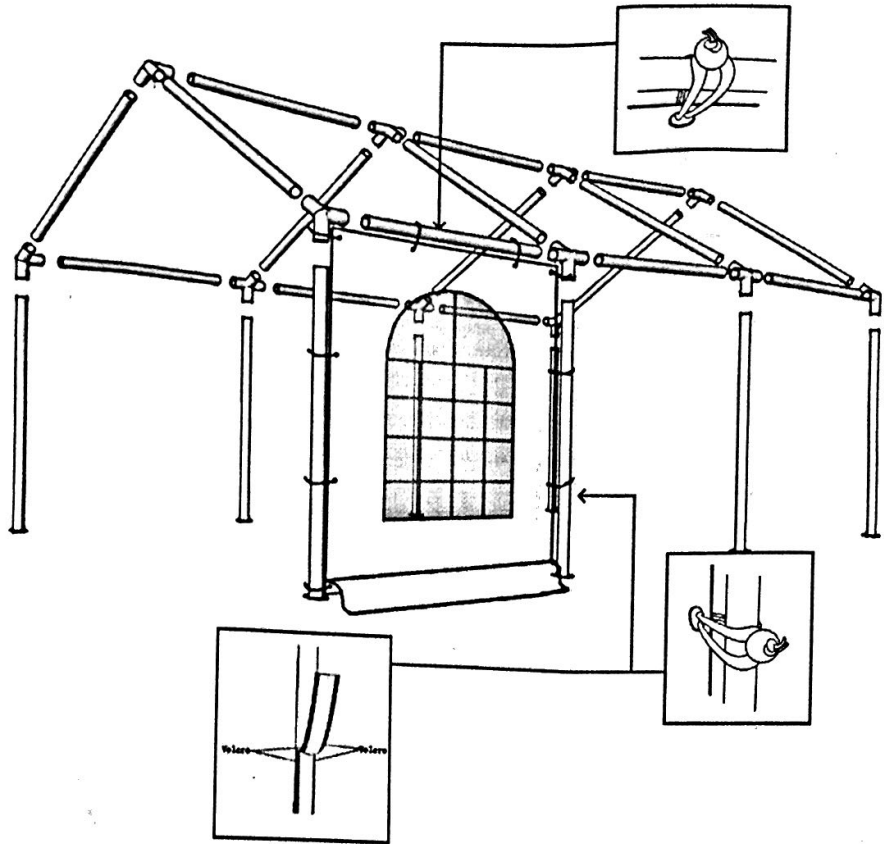

DANCOVER[®]

Manual Party tent 3m Series PVC

30-01-2015-SH

Part list for 3m PVC Party Tent

Part No.			6m	8m	10m
1		1410mm	8	10	12
2		1940mm	9	12	15
4		1880mm	8	10	12
6		110°	4	4	4
7		110°	4	6	8
8		140°	2	2	2
9		140°	2	3	4
10			8	10	12
11			36	42	48
12			84	102	120
14			42	54	66
15			4	4	4
16			1	1	1

Part list for 3m PVC Party Tent

Part No.		6m	8m	10m
17		6	8	10
18		1	1	1
19		1	1	1
20		4	4	4

A

C

D

DANCOVER.

E

F