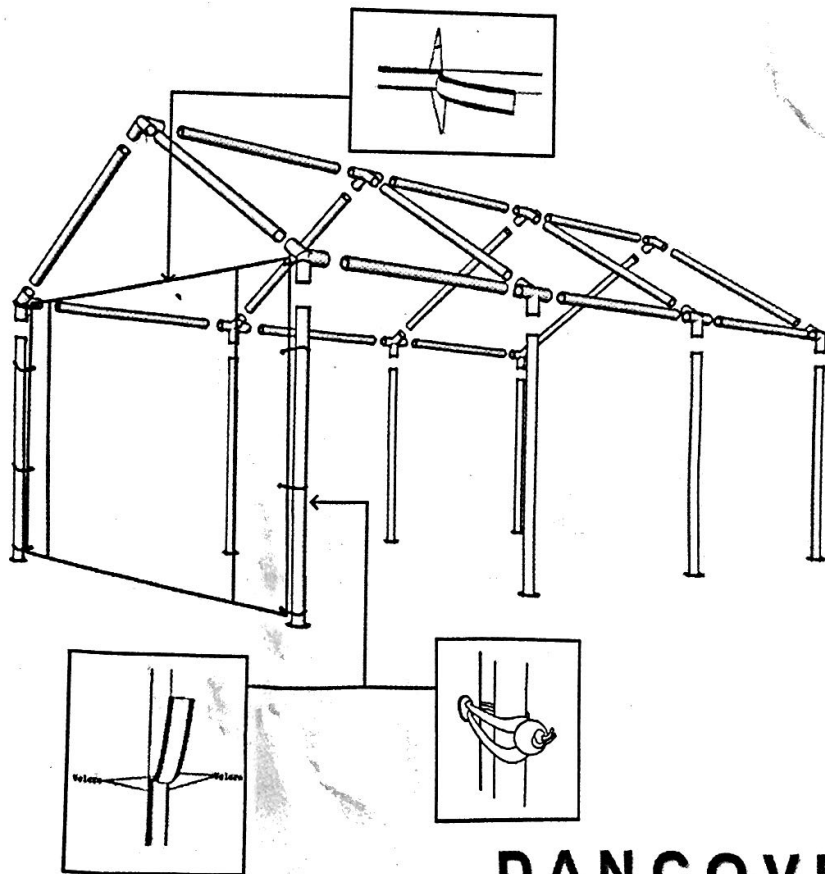

DANCOVER[®]

Manual Party tent 3m Series PVC

30-01-2015-SH

Part list for 3m PVC Party Tent

Part No.			6m	8m	10m
1		1410mm	8	10	12
2		1940mm	9	12	15
4		1880mm	8	10	12
6		110°	4	4	4
7		110°	4	6	8
8		140°	2	2	2
9		140°	2	3	4
10			8	10	12
11			36	42	48
12			84	102	120
14			42	54	66
15			4	4	4
16			1	1	1

Part list for 3m PVC Party Tent

Part No.		6m	8m	10m
17		6	8	10
18		1	1	1
19		1	1	1
20		4	4	4

A

C

D

DANCOVER.

E

F