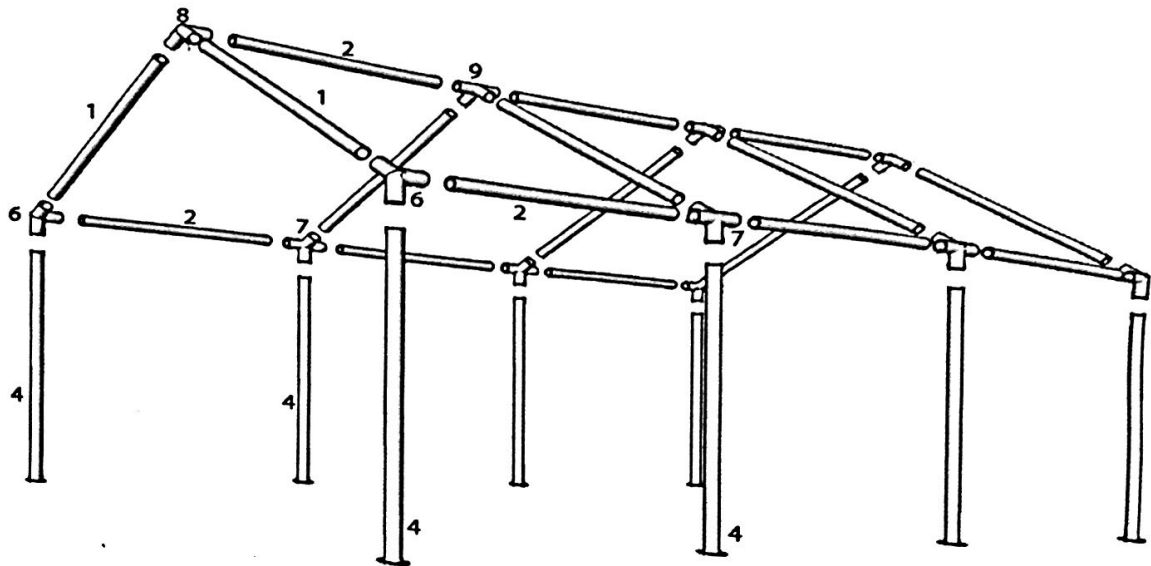

DANCOVER[®]

Manual Party tent 3m Series PVC

30-01-2015-SH

Part list for 3m PVC Party Tent

Part No.			6m	8m	10m
1		1410mm	8	10	12
2		1940mm	9	12	15
4		1880mm	8	10	12
6		110°	4	4	4
7		110°	4	6	8
8		140°	2	2	2
9		140°	2	3	4
10			8	10	12
11			36	42	48
12			84	102	120
14			42	54	66
15			4	4	4
16			1	1	1

Part list for 3m PVC Party Tent

Part No.		6m	8m	10m
17		6	8	10
18		1	1	1
19		1	1	1
20		4	4	4

A

C

D

DANCOVER.

E

F