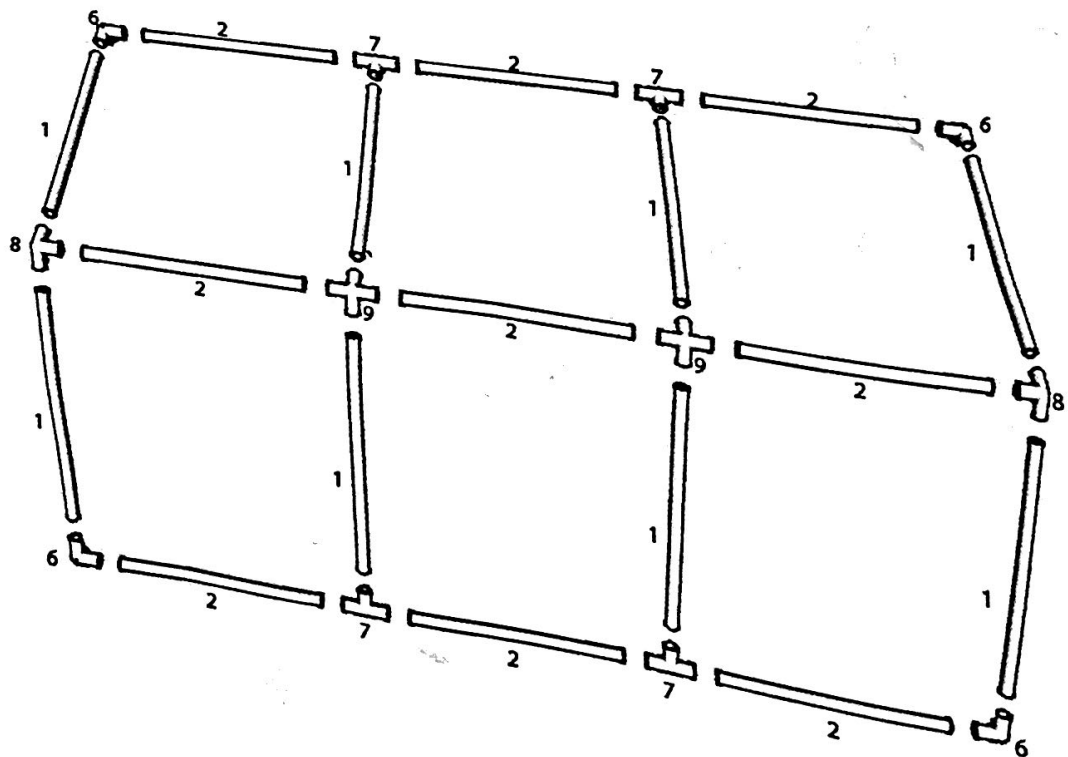

DANCOVER[®]

Manual Party tent 3m Series PVC

30-01-2015-SH

Part list for 3m PVC Party Tent

Part No.			6m	8m	10m
1		1410mm	8	10	12
2		1940mm	9	12	15
4		1880mm	8	10	12
6		110°	4	4	4
7		110°	4	6	8
8		140°	2	2	2
9		140°	2	3	4
10			8	10	12
11			36	42	48
12			84	102	120
14			42	54	66
15			4	4	4
16			1	1	1

Part list for 3m PVC Party Tent

Part No.		6m	8m	10m
17		6	8	10
18		1	1	1
19		1	1	1
20		4	4	4

A

C

D

DANCOVER.

E

F