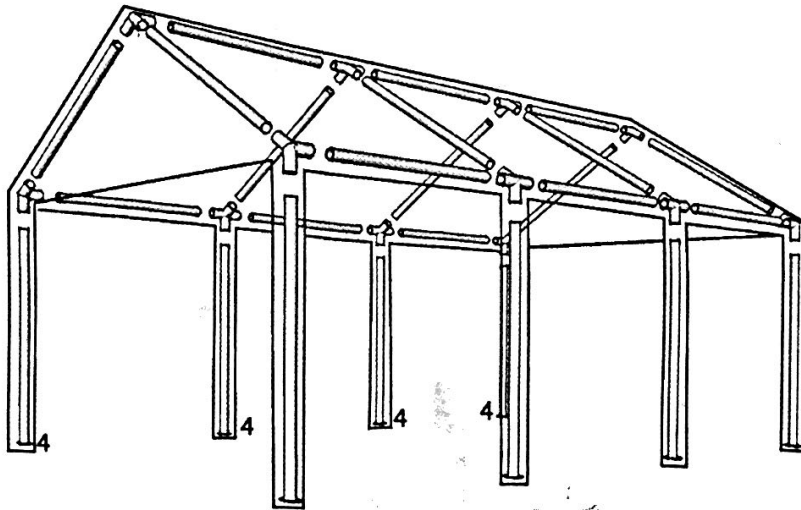

DANCOVER[®]

Manual Party tent 3m Series PVC

30-01-2015-SH

Part list for 3m PVC Party Tent

Part No.			6m	8m	10m
1		1410mm	8	10	12
2		1940mm	9	12	15
4		1880mm	8	10	12
6		110°	4	4	4
7		110°	4	6	8
8		140°	2	2	2
9		140°	2	3	4
10			8	10	12
11			36	42	48
12			84	102	120
14			42	54	66
15			4	4	4
16			1	1	1

Part list for 3m PVC Party Tent

Part No.		6m	8m	10m
17		6	8	10
18		1	1	1
19		1	1	1
20		4	4	4

A

C

D

DANCOVER.

E

F