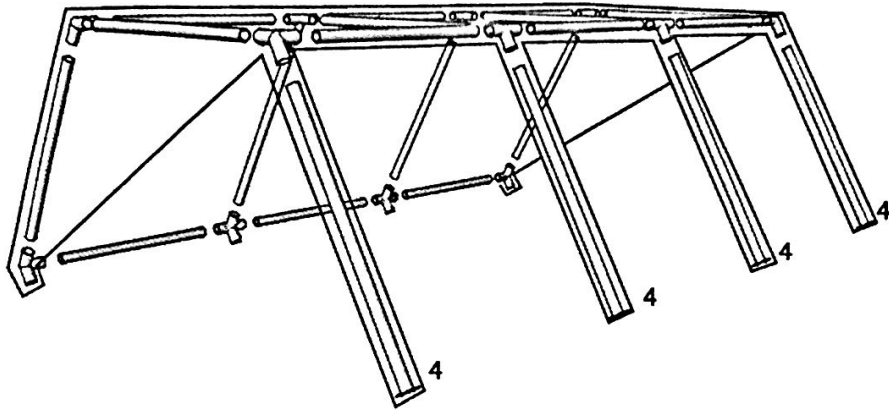

DANCOVER[®]

Manual Party tent 3m Series PVC

30-01-2015-SH

Part list for 3m PVC Party Tent

Part No.			6m	8m	10m
1		1410mm	8	10	12
2		1940mm	9	12	15
4		1880mm	8	10	12
6		110°	4	4	4
7		110°	4	6	8
8		140°	2	2	2
9		140°	2	3	4
10			8	10	12
11			36	42	48
12			84	102	120
14			42	54	66
15			4	4	4
16			1	1	1

Part list for 3m PVC Party Tent

Part No.		6m	8m	10m
17		6	8	10
18		1	1	1
19		1	1	1
20		4	4	4

A

C

D

DANCOVER.

E

F